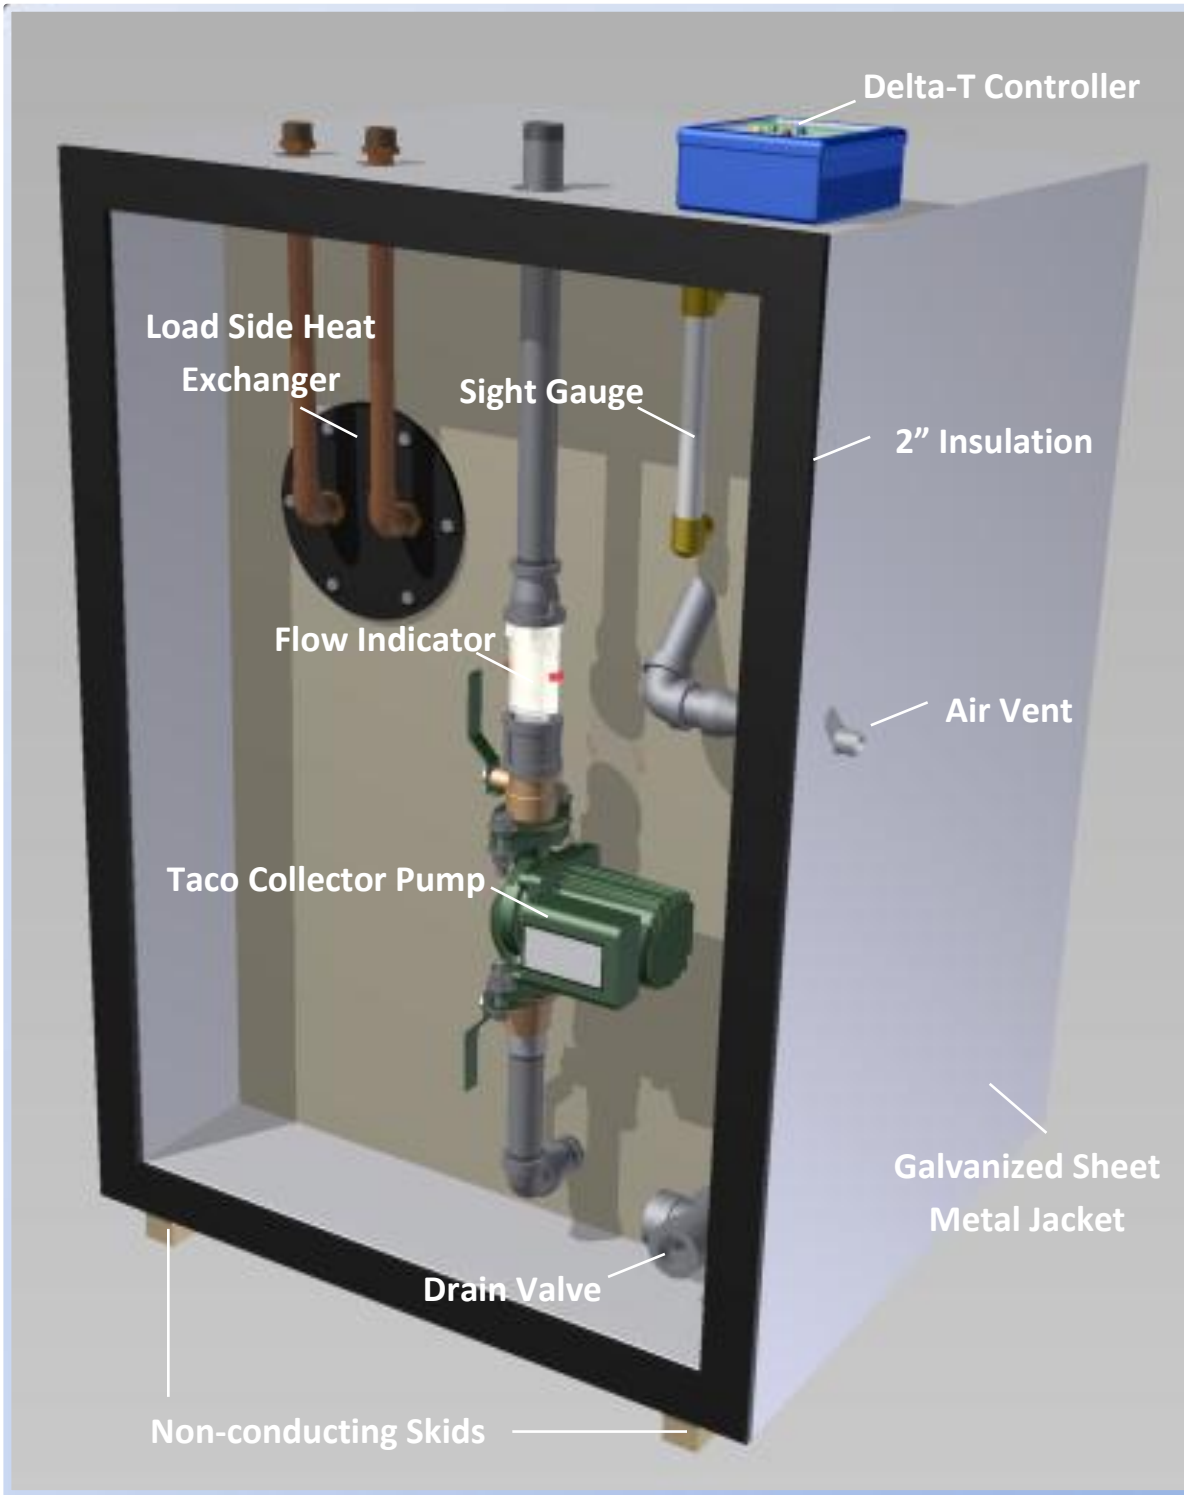

HoloTech

Residential Solar Fluid Handling Systems

Gallons	W (in)	H (in)	L (in)	Wt (lb)
80	30	48.5	29.5	285
130	30	77	29.5	350